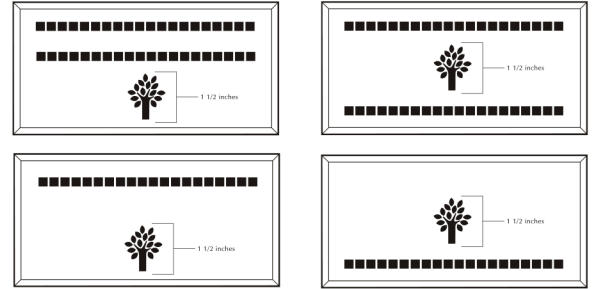

Brick Markers USA, Inc. Standard Layouts

For overall consistency and beauty to your project, clipart remains stationary regardless of how many lines used.

4x8 Layout #1

Artwork layout for free clipart -

ALL IMAGES EXCEPT FOR: 1C, 2C, 3C, 4C, 5C, 5SB, 8SB, 9SB, 12SB, 13SB, 14SB, 15SB, 16SB, 17SB, 19SB, 20SB, 21SB, 22SB, 23SB, 24SB, 26SB, 30SB, 1ZOO-22ZOO (ALL ZOO CLIPART)

Number of characters is 20 per line, including spaces and punctuation. Logo height equals 1 1/2 inches. Clipart can also be placed on top, middle or bottom line if preferred.