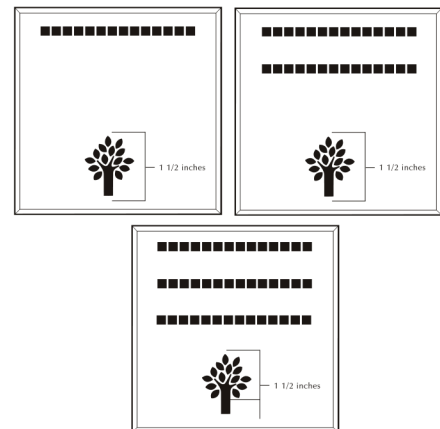

6x6 Layout #4

Artwork layout for free clipart -

ALL IMAGES EXCEPT FOR: 1C, 2C, 3C, 4C, 5C, 5SB, 8SB, 9SB, 12SB, 13SB, 14SB, 15SB, 16SB, 17SB, 19SB, 20SB, 21SB, 22SB, 23SB, 24SB, 26SB, 30SB, 1ZOO-22ZOO (ALL ZOO CLIPART)

Number of characters is 14 per line, including spaces and punctuation. Logo height equals 1 1/2 inches.

12x12 Layout #5

Number of characters is 20 per line horizontal and 8 characters per line vertical, including spaces and punctuation. Custom logo height equals 3 1/2 inches on the 4x4.

(1) 4x4, (2) 4x8, (1) 8x8