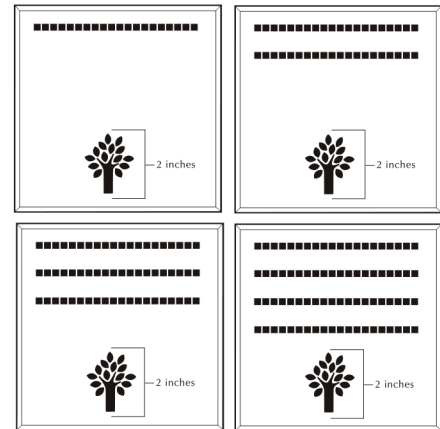

4x8 Layout #1

Artwork layout for free clipart -

ALL IMAGES EXCEPT FOR: 1C, 2C, 3C, 4C, 5C, 5SB, 8SB, 9SB, 12SB, 13SB, 14SB, 15SB, 16SB, 17SB, 19SB, 20SB, 21SB, 22SB, 23SB, 24SB, 26SB, 30SB, 1ZOO-22ZOO (ALL ZOO CLIPART)

Number of characters is 20 per line, including spaces and punctuation. Logo height equals 1 1/2 inches. Clipart can also be placed on top, middle or bottom line if preferred.

4x8 Layout #2

Artwork layout for free clipart -

ALL IMAGES EXCEPT FOR: 2SB, 7SB, 9AN, 10A, 13B, 15SP, 28SB

Number of characters is 12 per line, including spaces and punctuation. Logo height equals 2 inches.

8x8 Layout #3

Artwork layout for free clipart -

ALL IMAGES APPLY TO THIS LAYOUT. All images can be used and are positioned at the bottom or top of the brick.

Number of characters is 20 per line, including spaces and punctuation. Logo height equals 2 inches.