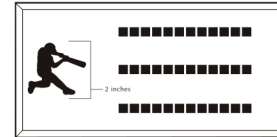

4x8 Layout #1

Artwork layout for free clipart -

ALL IMAGES EXCEPT FOR: 1C, 2C, 3C, 4C, 5C, 5SB, 8SB, 9SB, 12SB, 13SB, 14SB, 15SB, 16SB, 17SB, 19SB, 20SB, 21SB, 22SB, 23SB, 24SB, 26SB, 30SB, 1ZOO-22ZOO (ALL ZOO CLIPART)

Number of characters is 20 per line, including spaces and punctuation. Logo height equals 1 1/2 inches. Clipart can also be placed on top, middle or bottom line if preferred.

4x8 Layout #2

Artwork layout for free clipart -

ALL IMAGES EXCEPT FOR: 2SB, 7SB, 9AN, 10A, 13B, 15SP, 28SB

Number of characters is 12 per line, including spaces and punctuation. Logo height equals 2 inches.

8x8 Layout #3

Artwork layout for free clipart -