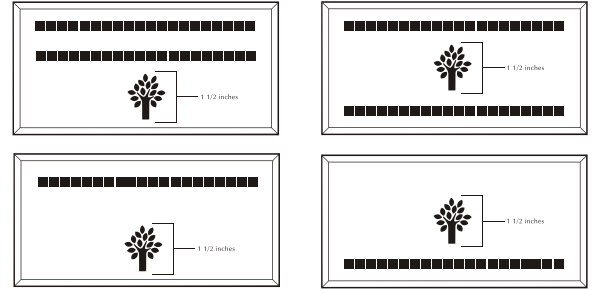

Oyster Bay

Adobe

Brick Markers USA, Inc. Standard Layouts

For overall consistency and beauty to your project, clipart remains stationary regardless of how many lines used.

4x8 Layout #1

Artwork layout for free clipart -

ALL IMAGES EXCEPT FOR SEALS and BADGES: 1C, 2C, 3C, 4C, 5C, 5SB, 8SB, 9SB, 12SB, 13SB, 14SB, 15SB 16SB, and 17SB.

Number of characters is 20 per line, including spaces and punctuation. Logo height equals 1 1/2 inches. Clipart can also be placed on top, middle or bottom line if preferred.