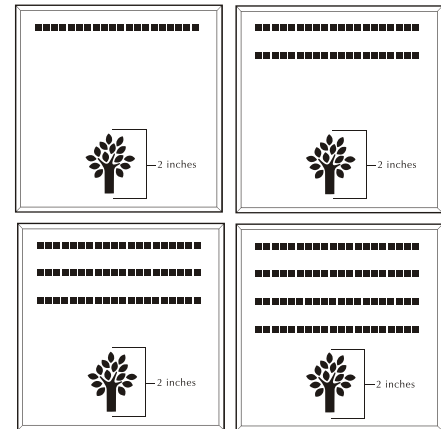

ALL IMAGES EXCEPT FOR SEALS and BADGES: 1C, 2C, 3C, 4C, 5C, 5SB, 8SB, 9SB, 12SB, 13SB, 14SB, 15SB 16SB, and 17SB.

Number of characters is 20 per line, including spaces and punctuation. Logo height equals 1 1/2 inches. Clipart can also be placed on top, middle or bottom line if preferred.

4x8 Layout #2

Artwork layout for free clipart -

ALL IMAGES EXCEPT FOR: 2SB, 7SB, 9AN, 10A, 13B and 15SP.

Number of characters is 12 per line, including spaces and punctuation. Logo height equals 2 inches.

8x8 Layout #3

Artwork layout for free clipart -

ALL IMAGES APPLY TO THIS LAYOUT. All images can be used and are positioned at the bottom or top of the brick.

Number of characters is 20 per line, including spaces and punctuation. Logo height equals 2 inches.

6x6 Layout #4

Artwork layout for free clipart -

ALL IMAGES EXCEPT FOR SEALS and BADGES: 1C, 2C, 3C, 4C, 5C, 5SB, 8SB, 9SB, 12SB, 13SB, 14SB, 15SB 16SB, and 17SB.

Number of characters is 14 per line, including spaces and punctuation. Logo height equals 1 1/2 inches.