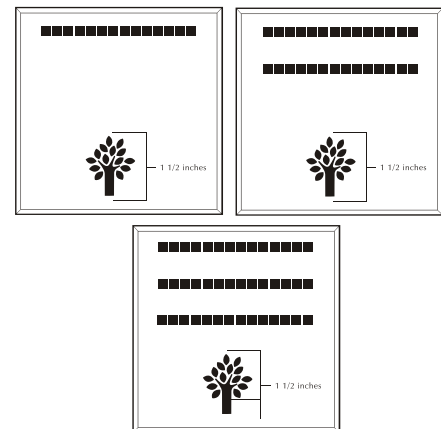

4x8 Layout #2

Artwork layout for free clipart -

ALL IMAGES EXCEPT FOR: 2SB, 7SB, 9AN, 10A, 13B and 15SP.

Number of characters is 12 per line, including spaces and punctuation. Logo height equals 2 inches.

8x8 Layout #3

Artwork layout for free clipart -

ALL IMAGES APPLY TO THIS LAYOUT. All images can be used and are positioned at the bottom or top of the brick.

Number of characters is 20 per line, including spaces and punctuation. Logo height equals 2 inches.

6x6 Layout #4

Artwork layout for free clipart -

ALL IMAGES EXCEPT FOR SEALS and BADGES: 1C, 2C, 3C, 4C, 5C, 5SB, 8SB, 9SB, 12SB, 13SB, 14SB, 15SB 16SB, and 17SB.

Number of characters is 14 per line, including spaces and punctuation. Logo height equals 1 1/2 inches.

12x12 Layout #5

Number of characters is 20 per line horizontal and 8 characters per line vertical, including spaces and punctuation. Custom logo height equals 3 1/2 inches on the 4x4.

(1) 4x4, (2) 4x8, (1) 8x8