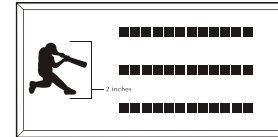

Oyster Bay

Adobe

Brick Markers USA, Inc. Standard Layouts

For overall consistency and beauty to your project, clipart remains stationary regardless of how many lines used.

4x8 Layout #1

Artwork layout for free clipart -

ALL IMAGES EXCEPT FOR SEALS and BADGES: 1C, 2C, 3C, 4C, 5C, 5SB, 8SB, 9SB, 12SB, 13SB, 14SB, 15SB 16SB, and 17SB.

Number of characters is 20 per line, including spaces and punctuation. Logo height equals 1 1/2 inches. Clipart can also be placed on top, middle or bottom line if preferred.

4x8 Layout #2

Artwork layout for free clipart -

ALL IMAGES EXCEPT FOR: 2SB, 7SB, 9AN, 10A, 13B and 15SP.

Number of characters is 12 per line, including spaces and punctuation. Logo height equals 2 inches.