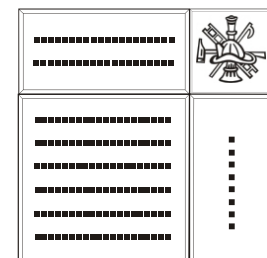

6x6 Layout #4

Artwork layout for free clipart -

ALL IMAGES EXCEPT FOR SEALS and BADGES: 1C, 2C, 3C, 4C, 5C, 5SB, 8SB, 9SB, 12SB, 13SB, 14SB, 15SB 16SB, and 17SB.

Number of characters is 14 per line, including spaces and punctuation. Logo height equals 1 1/2 inches.

12x12 Layout #5

Number of characters is 20 per line horizontal and 8 characters per line vertical, including spaces and punctuation. Custom logo height equals 3 1/2 inches on the 4x4.

(1) 4x4, (2) 4x8, (1) 8x8