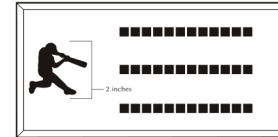

## 4x8 Layout #1

Artwork layout for free clipart -

ALL IMAGES EXCEPT FOR: 1C, 2C, 3C, 4C, 5C, 5SB, 8SB, 9SB, 12SB, 13SB, 14SB, 15SB, 16SB, 17SB, 19SB, 20SB, 21SB, 22SB, 23SB, 24SB, 26SB, 30SB, 1ZOO-22ZOO (ALL ZOO CLIPART)

Number of characters is 20 per line, including spaces and punctuation. Logo height equals 1 1/2 inches. Clipart can also be placed on top, middle or bottom line if preferred.

## 4x8 Layout #2

Artwork layout for free clipart -

ALL IMAGES EXCEPT FOR: 2SB, 7SB, 9AN, 10A, 13B, 15SP, 28SB

Number of characters is 12 per line, including spaces and punctuation. Logo height equals 2 inches.