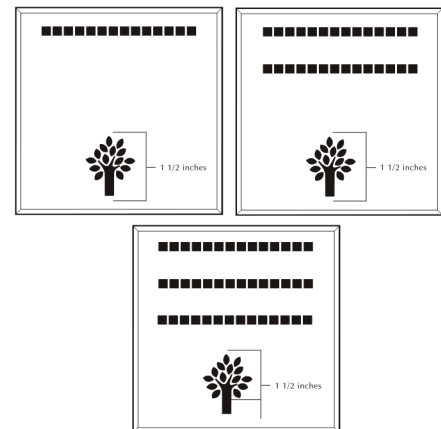

6x6 Layout #4

Artwork layout for free clipart -

ALL IMAGES EXCEPT FOR: 1C, 2C, 3C, 4C, 5C, 5SB, 8SB, 9SB, 12SB, 13SB, 14SB, 15SB, 16SB, 17SB, 19SB, 20SB, 21SB, 22SB, 23SB, 24SB, 26SB, 30SB, 1ZOO-22ZOO (ALL ZOO CLIPART)

Number of characters is 14 per line, including spaces and punctuation. Logo height equals 1 1/2 inches.

12x12 Layout #5

Number of characters is 20 per line horizontal and 8 characters per line vertical, including spaces and punctuation. Custom logo height equals 3 1/2 inches on the 4x4.

(1) 4x4, (2) 4x8, (1) 8x8