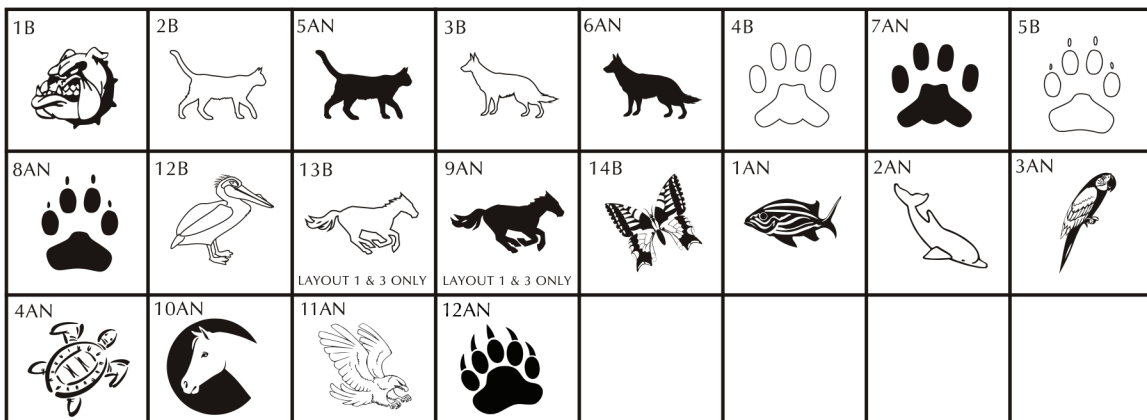

SPORTS  
CLIPART

SPORTS  
CLIPART

ARTS &  
EDUCATION  
CLIPART

ARTS &  
EDUCATION  
CLIPART

ANIMAL  
CLIPART

ANIMAL  
CLIPART

\* NOT APPLICABLE FOR MINI REPLICAS

Brick Markers® USA, Inc. (BMI) offers this free clipart to your club or organization as an opportunity to increase your profit margins. Your club or organization could charge an additional fee to any of your donors/customers that would like to add clipart to their bricks.