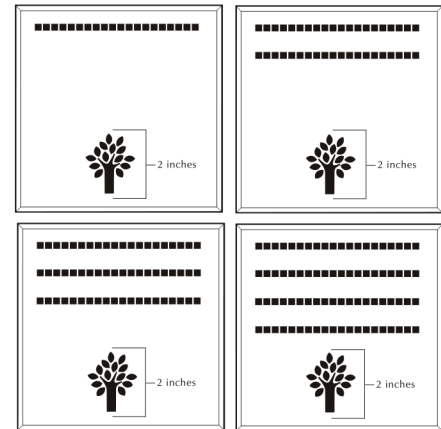

## 4x8 Layout #1

Artwork layout for free clipart -

ALL IMAGES EXCEPT FOR: 1C, 2C, 3C, 4C, 5C, 5SB, 8SB, 9SB, 12SB, 13SB, 14SB, 15SB, 16SB, 17SB, 19SB, 20SB, 21SB, 22SB, 23SB, 24SB, 26SB, 30SB, 1ZOO-22ZOO (ALL ZOO CLIPART)

Number of characters is 20 per line, including spaces and punctuation. Logo height equals 1 1/2 inches. Clipart can also be placed on top, middle or bottom line if preferred.

## 4x8 Layout #2

Artwork layout for free clipart -

ALL IMAGES EXCEPT FOR: 2SB, 7SB, 9AN, 10A, 13B, 15SP, 28SB

Number of characters is 12 per line, including spaces and punctuation. Logo height equals 2 inches.

## 8x8 Layout #3

Artwork layout for free clipart -

ALL IMAGES APPLY TO THIS LAYOUT. All images can be used and are positioned at the bottom or top of the brick.

Number of characters is 20 per line, including spaces and punctuation. Logo height equals 2 inches.