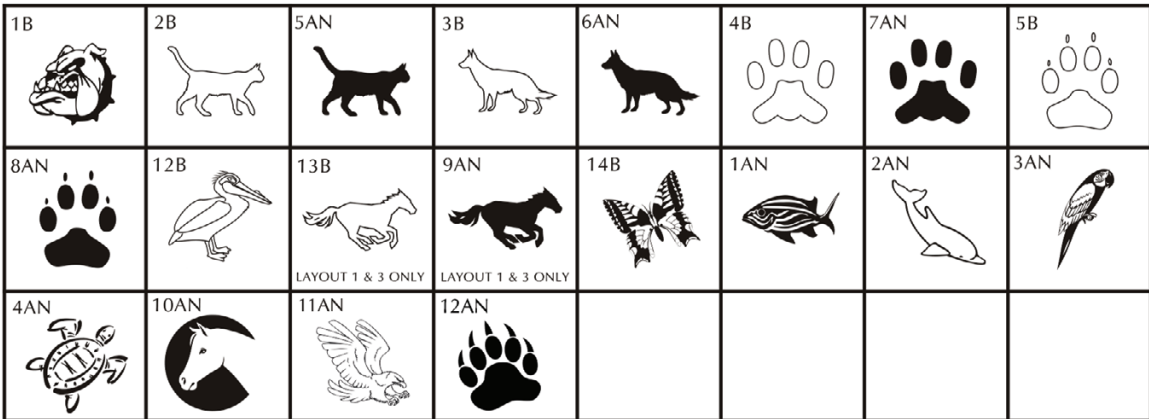

SPORTS CLIPART

SPORTS CLIPART

ARTS & EDUCATION CLIPART

ARTS & EDUCATION CLIPART

ANIMAL CLIPART

ANIMAL CLIPART

MISC.  
CLIPART

MISC.  
CLIPART

RELIGIOUS  
CLIPART

RELIGIOUS  
CLIPART

HOLIDAY  
CLIPART

HOLIDAY  
CLIPART

ZOO  
CLIPART

ZOO  
CLIPART

LETTERING  
CLIPART

LETTERING  
CLIPART

# Brick Markers USA, Inc. Standard Layouts

For overall consistency and beauty to your project, clipart remains stationary regardless of how many lines used.

## 4x8 Layout #2

Artwork layout for free clipart -

ALL IMAGES EXCEPT FOR: 2SB, 7SB, 9AN, 10A, 13B, 15SP, 28SB

Number of characters is 12 per line, including spaces and punctuation. Logo height equals 2 inches.