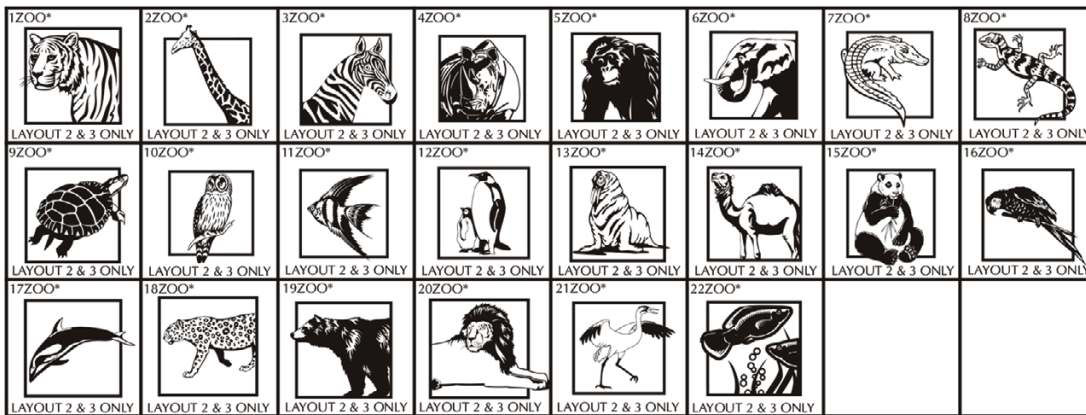

RELIGIOUS  
CLIPART

RELIGIOUS  
CLIPART

HOLIDAY  
CLIPART

HOLIDAY  
CLIPART

ZOO  
CLIPART

ZOO  
CLIPART

LETTERING  
CLIPART

LETTERING  
CLIPART

# Brick Markers USA, Inc. Standard Layouts

For overall consistency and beauty to your project, clipart remains stationary regardless of how many lines used.

## 4x8 Layout #2

Artwork layout for free clipart -

ALL IMAGES EXCEPT FOR: 2SB, 7SB, 9AN, 10A, 13B, 15SP, 28SB

Number of characters is 12 per line, including spaces and punctuation. Logo height equals 2 inches.