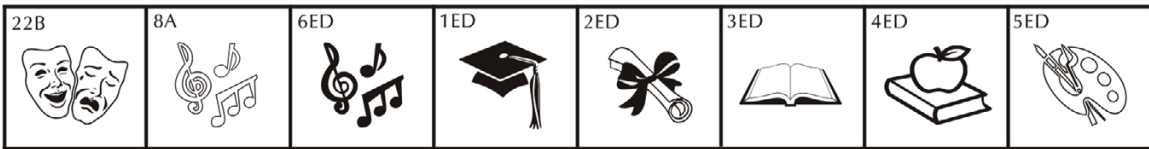

ARTS & EDUCATION CLIPART

ARTS & EDUCATION CLIPART