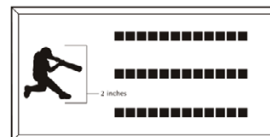

## 4x8 Layout #1

Artwork layout for free clipart -

ALL IMAGES EXCEPT FOR: 1C, 2C, 3C, 4C, 5C, 5SB, 8SB, 9SB, 12SB, 13SB, 14SB, 15SB, 16SB, 17SB, 19SB, 20SB, 21SB, 22SB, 23SB, 24SB, 26SB, 30SB, 1ZOO-22ZOO (ALL ZOO CLIPART)

Number of characters is 20 per line, including spaces and punctuation. Logo height equals 1 1/2 inches. Clipart can also be placed on top, middle or bottom line if preferred.

## 4x8 Layout #2

Artwork layout for free clipart -

ALL IMAGES EXCEPT FOR: 2SB, 7SB, 9AN, 10A, 13B, 15SP, 28SB

Number of characters is 12 per line, including spaces and punctuation. Logo height equals 2 inches.