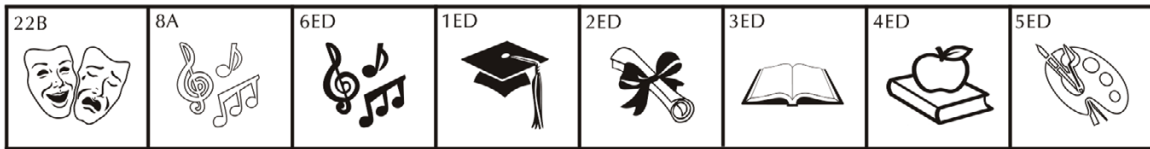

ARTS &
EDUCATION
CLIPART

ARTS &
EDUCATION
CLIPART