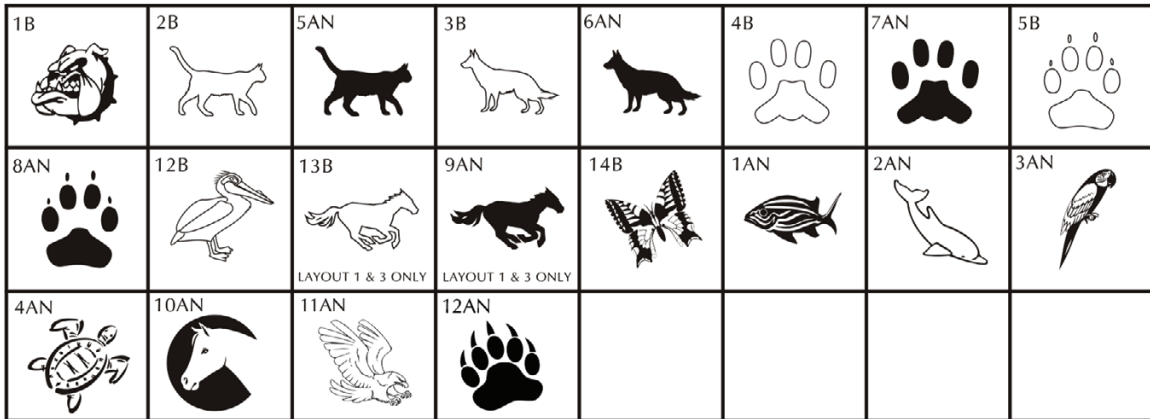

SPORTS  
CLIPART

SPORTS  
CLIPART

ARTS &  
EDUCATION  
CLIPART

ARTS &  
EDUCATION  
CLIPART

ANIMAL  
CLIPART

ANIMAL  
CLIPART

MISC.  
CLIPART

MISC.  
CLIPART

RELIGIOUS  
CLIPART

RELIGIOUS  
CLIPART

HOLIDAY  
CLIPART

HOLIDAY  
CLIPART

ZOO  
CLIPART

ZOO  
CLIPART

LETTERING  
CLIPART

LETTERING  
CLIPART

## 4x8 Layout #2

Artwork layout for free clipart -

ALL IMAGES EXCEPT FOR: 2SB, 7SB, 9AN, 10A, 13B, 15SP, 28SB

Number of characters is 12 per line, including spaces and punctuation. Logo height equals 2 inches.

## 8x8 Layout #3

Artwork layout for free clipart -

ALL IMAGES APPLY TO THIS LAYOUT. All images can be used and are positioned at the bottom or top of the brick.

Number of characters is 20 per line, including spaces and punctuation. Logo height equals 2 inches.