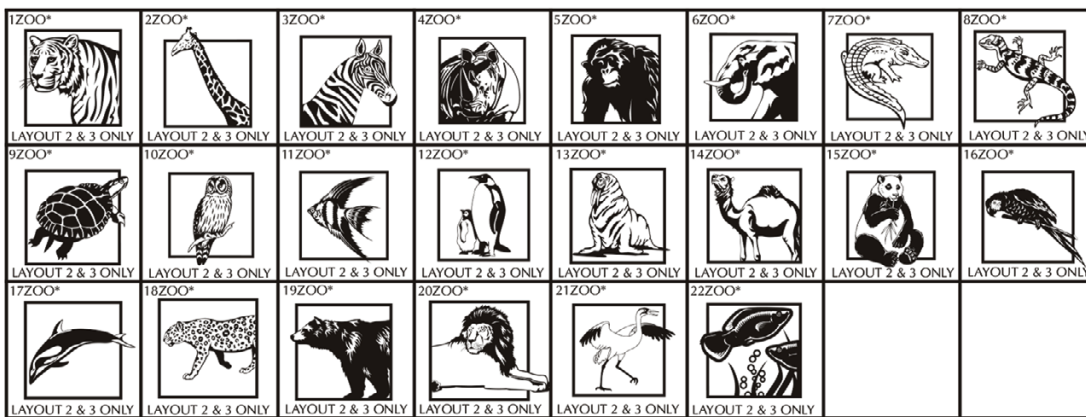

RELIGIOUS  
CLIPART

RELIGIOUS  
CLIPART

HOLIDAY  
CLIPART

HOLIDAY  
CLIPART

ZOO  
CLIPART

ZOO  
CLIPART

LETTERING  
CLIPART

LETTERING  
CLIPART

# Brick Markers USA, Inc. Standard Layouts

For overall consistency and beauty to your project, clipart remains stationary regardless of how many lines used.

## 4x8 Layout #2

Artwork layout for free clipart -

ALL IMAGES EXCEPT FOR: 2SB, 7SB, 9AN, 10A, 13B, 15SP, 28SB

Number of characters is 12 per line, including spaces and punctuation. Logo height equals 2 inches.